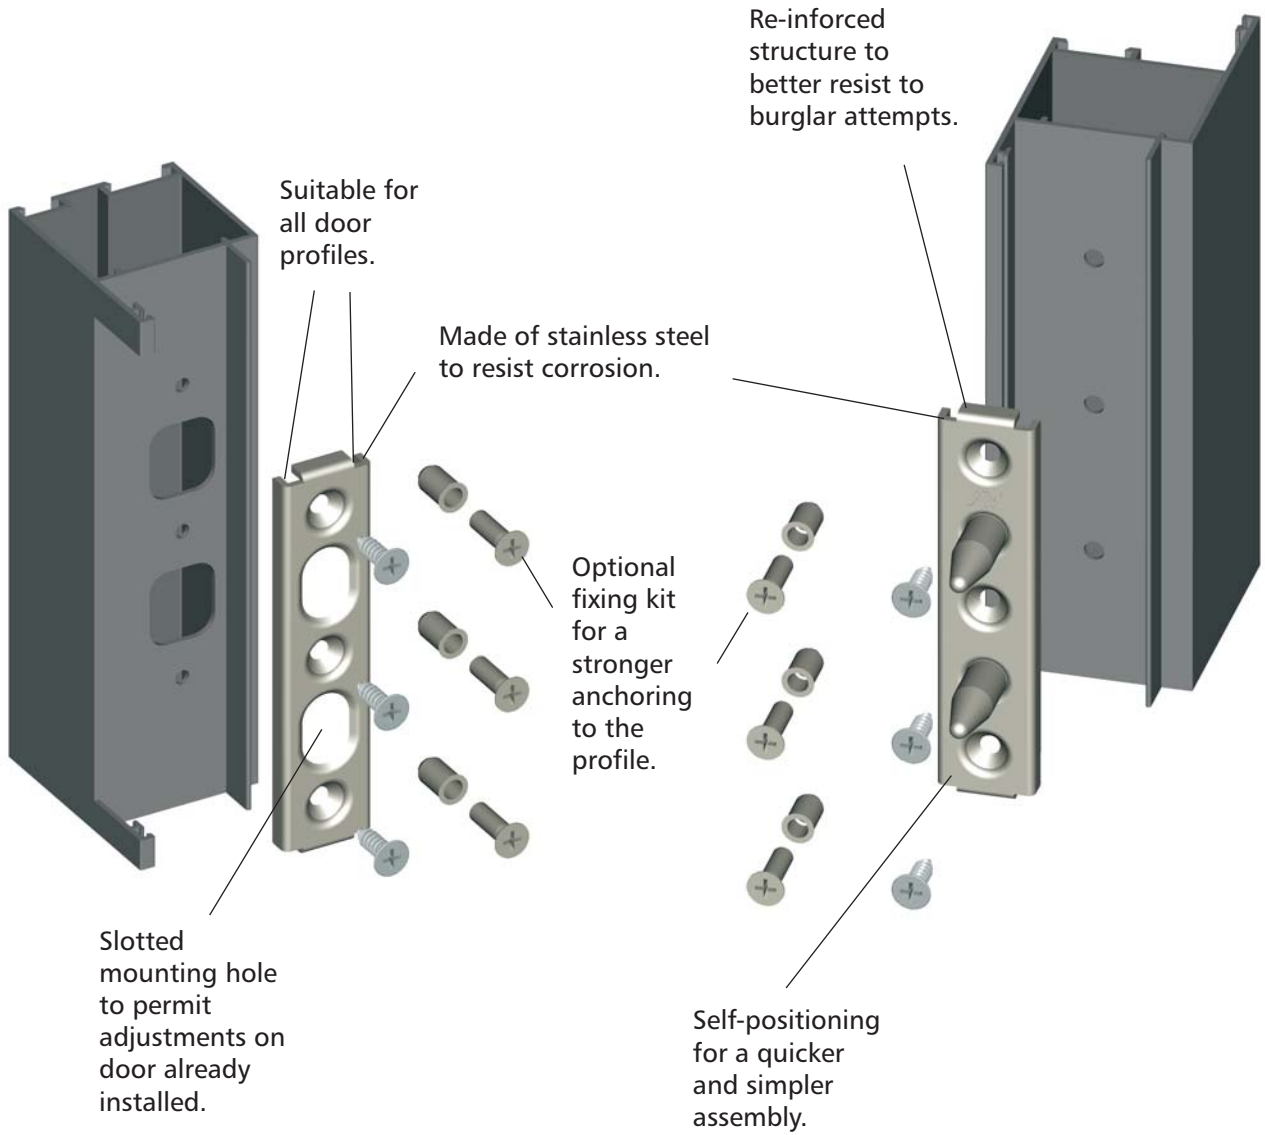

MORDE anti-burglar devices : a new safety solution