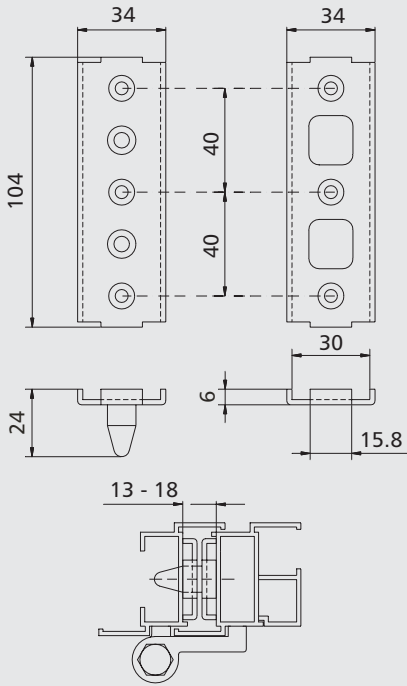

## STRONG AND RAPID INSTALLATION

Tear resistant, simple application without the need for measurement or application within the internal part of the profile. The resistance is guaranteed by the solid fixation onto the profile.

1459

1459.3

1459.801

1459.1 - 1459.2 - 1459.800

Article	A mm
1459.1	20-22,5
1459.2	18-19,5
1459.1+1459.800	23-25,5
1459.1+2 pcs. 1459.800	26-28

1246.835 - 1246.838

A	B	1246.835	1246.838
13,5	16,5		
14	18		
10	14,3		
12	15		
12,5	16,5		