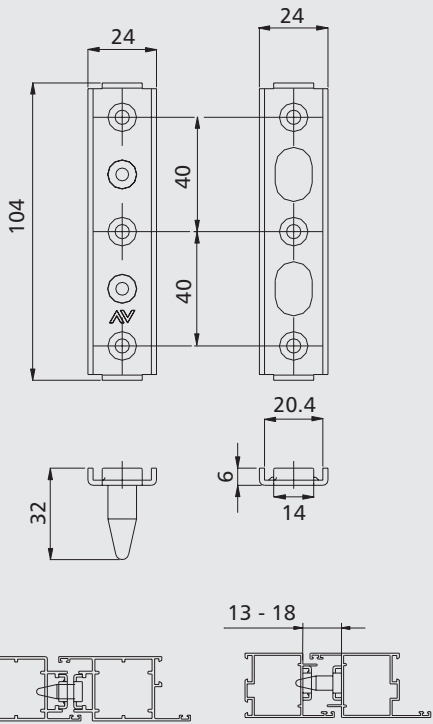

## STRONG AND RAPID INSTALLATION

Tear resistant, simple application without the need for measurement or application within the internal part of the profile. The resistance is guaranteed by the solid fixation onto the profile.

1459

1459.3

1459.801

1459.1 - 1459.2 - 1459.800

Article	A mm
1459.1	20-22,5
1459.2	18-19,5
1459.1+1459.800	23-25,5
1459.1+2 pcs. 1459.800	26-28

1246.835 - 1246.838

A	B	1246.835	1246.838
13,5	16,5		
14	18		
10	14,3		
12	15		
12,5	16,5		